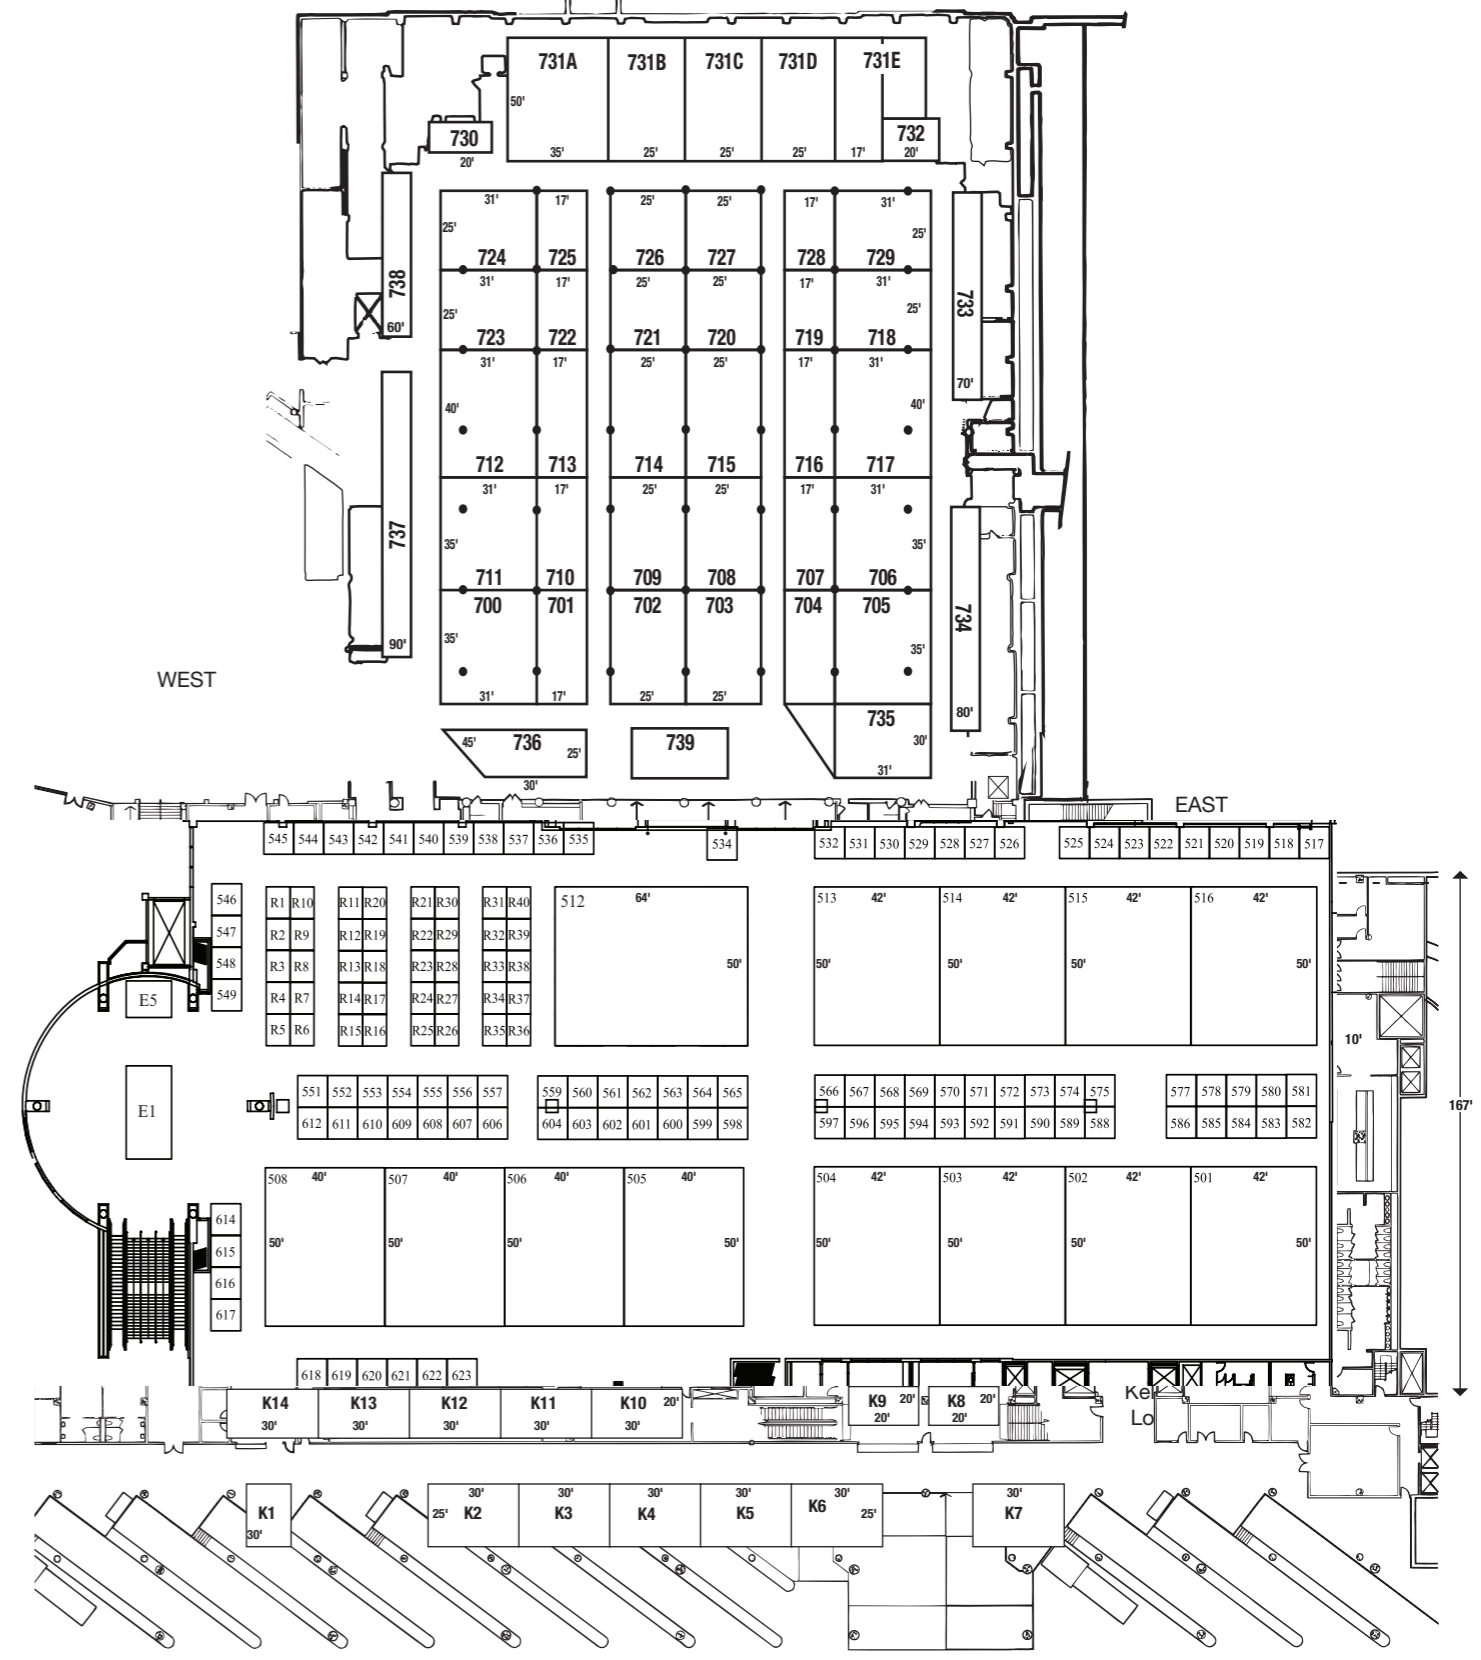

NORTH

OFFICE

EAST

NORTH

Directions to New Exhibition Hall loading docks: Proceed south on 7th St. & take a left (east) on Eagle St. The loading entrance is on the left. After off-loading, turn around in dock area and exit on Exchange St.

**RIVERCENTRE EXHIBITION HALL**