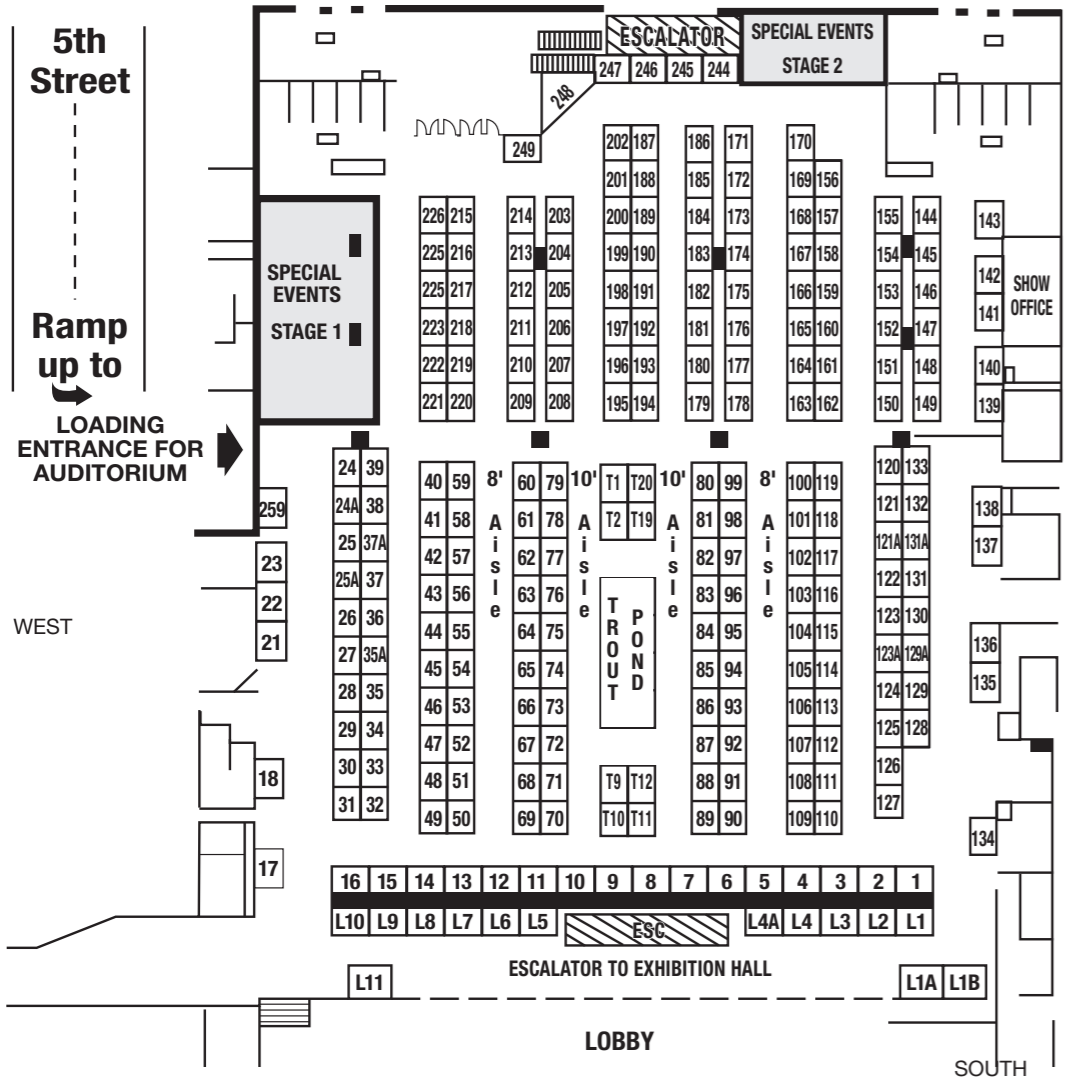

NORTH

OFFICE

EAST

NORTH

Directions to New Exhibition Hall loading docks: Proceed south on 7th St. & take a left (east) on Eagle St. The loading entrance is on the left. After off-loading, turn around in dock area and exit on Exchange St.

**RIVERCENTRE EXHIBITION HALL**