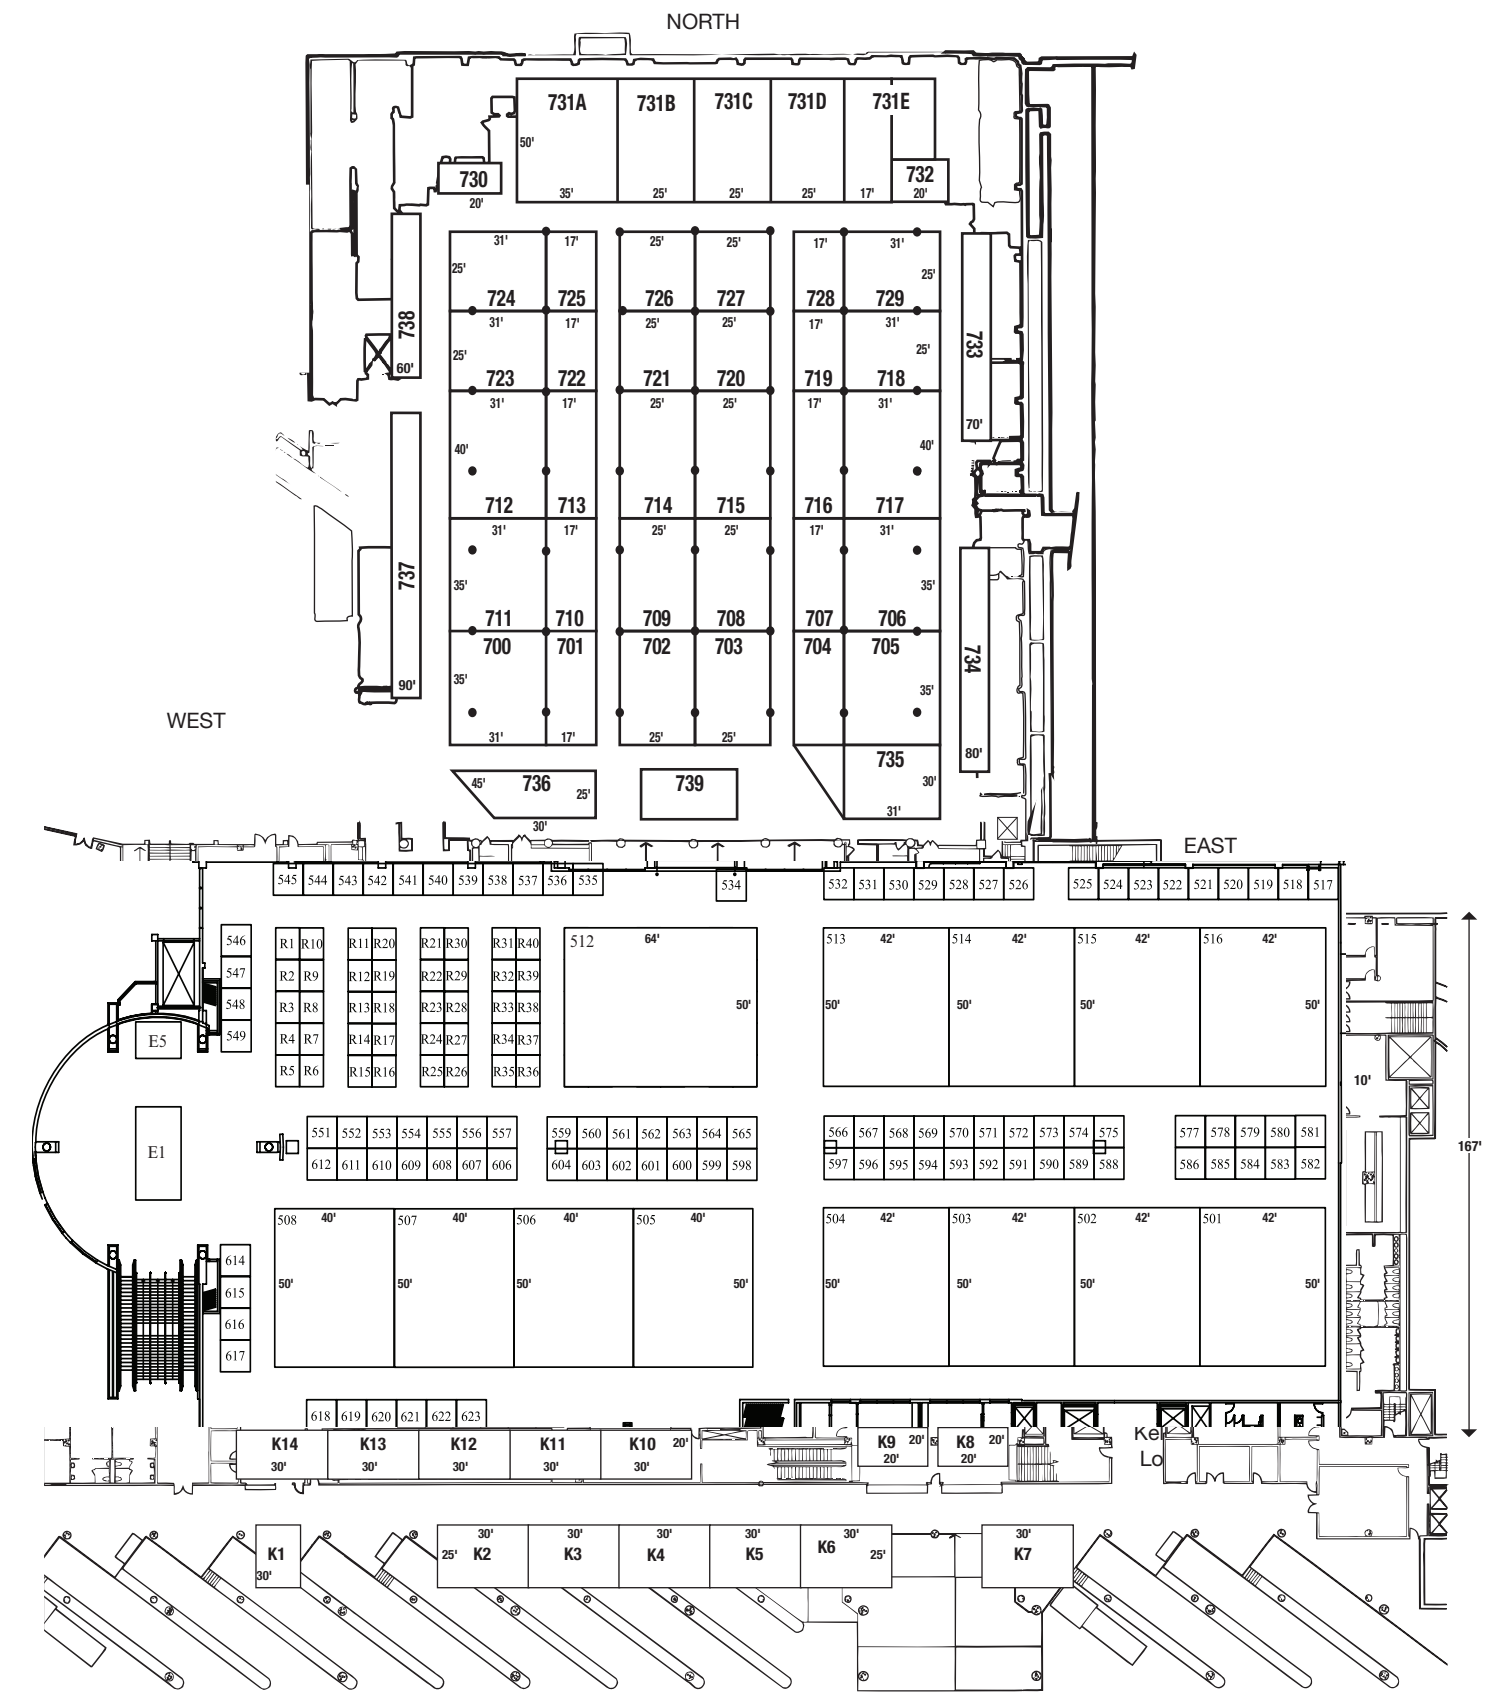

RIVERCENTRE EXHIBITION HALL